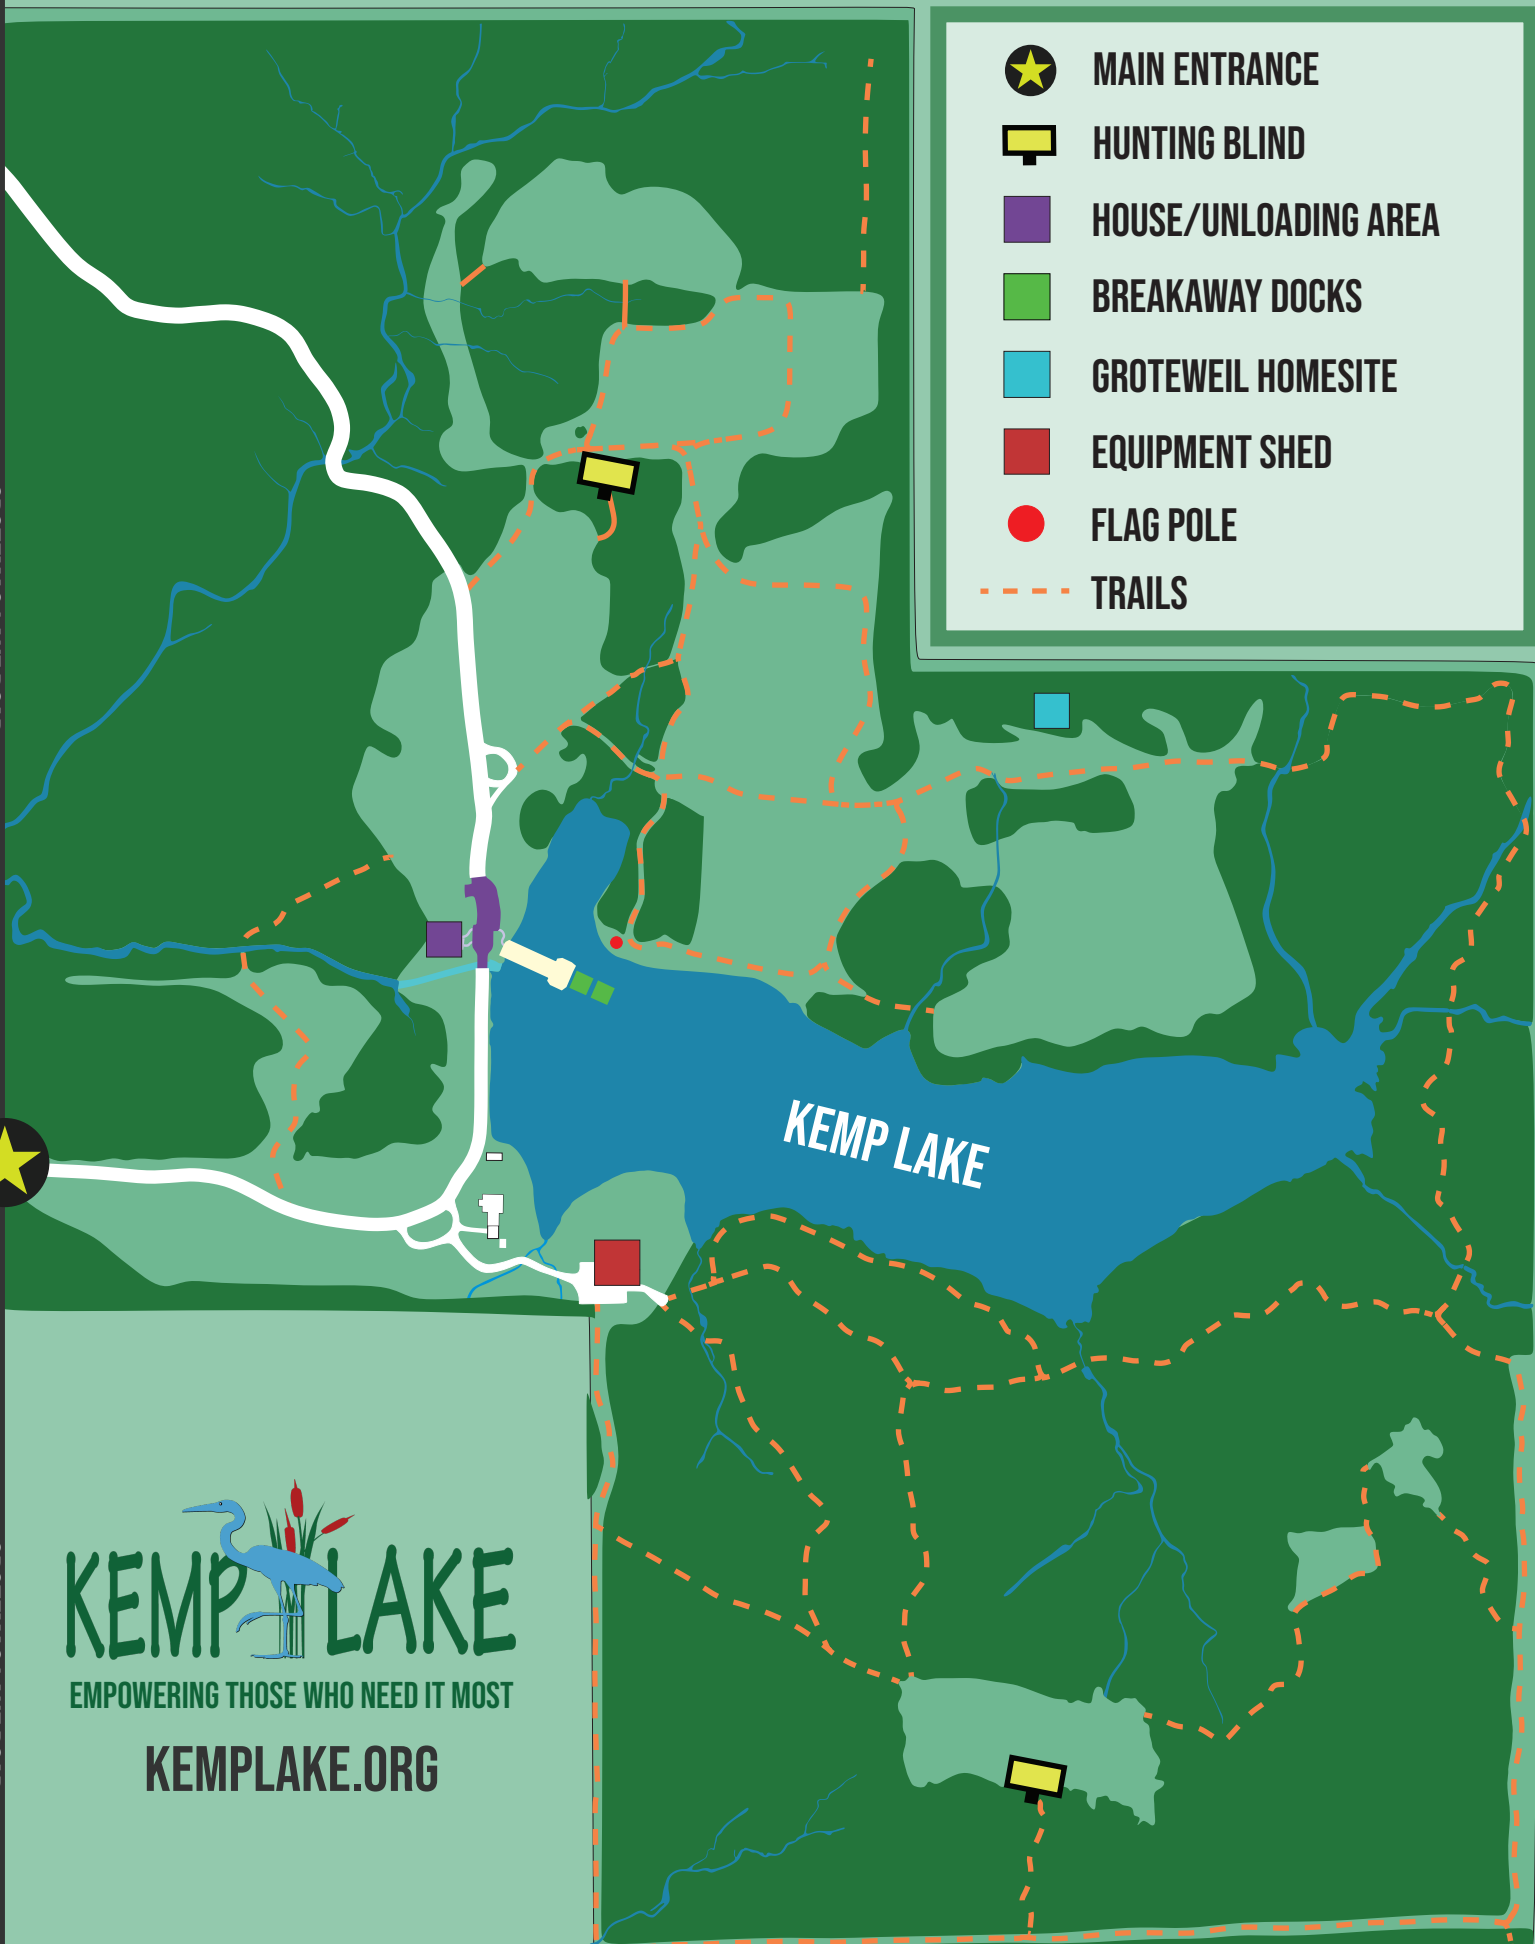

GROTEMAC LAKE ROAD

GROTEMAC LAKE ROAD

MCWILLIAMS ROAD

MCWILLIAMS ROAD

MAIN ENTRANCE

HUNTING BLIND

HOUSE/UNLOADING AREA

BREAKAWAY DOCKS

GROTEVEIL HOMESITE

EQUIPMENT SHED

FLAG POLE

TRAILS

KEMP LAKE
EMPOWERING THOSE WHO NEED IT MOST
KEMPLAKE.ORG